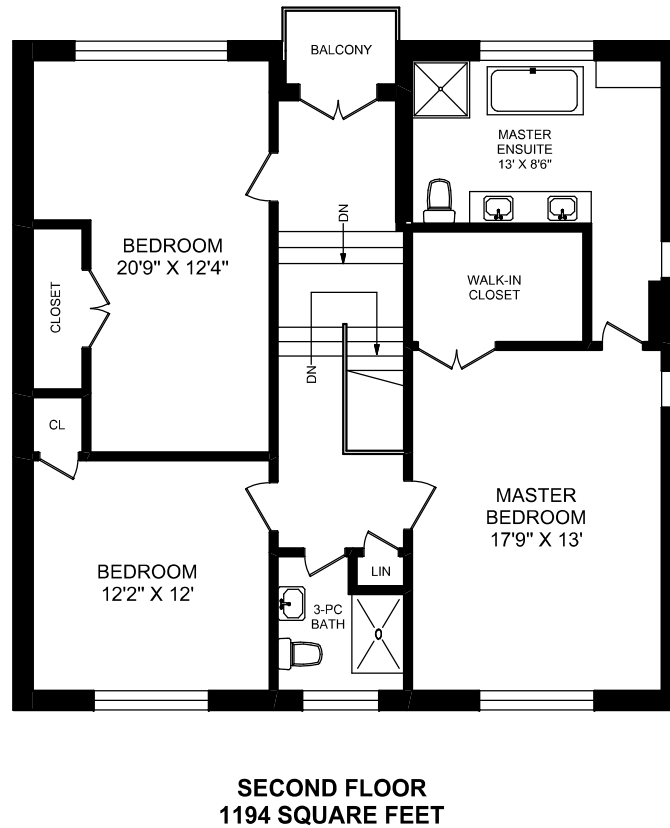

31 RIDGE DRIVE

truPlan

416 573 2096

E & O.E.

Floor plan may not be 100% accurate.