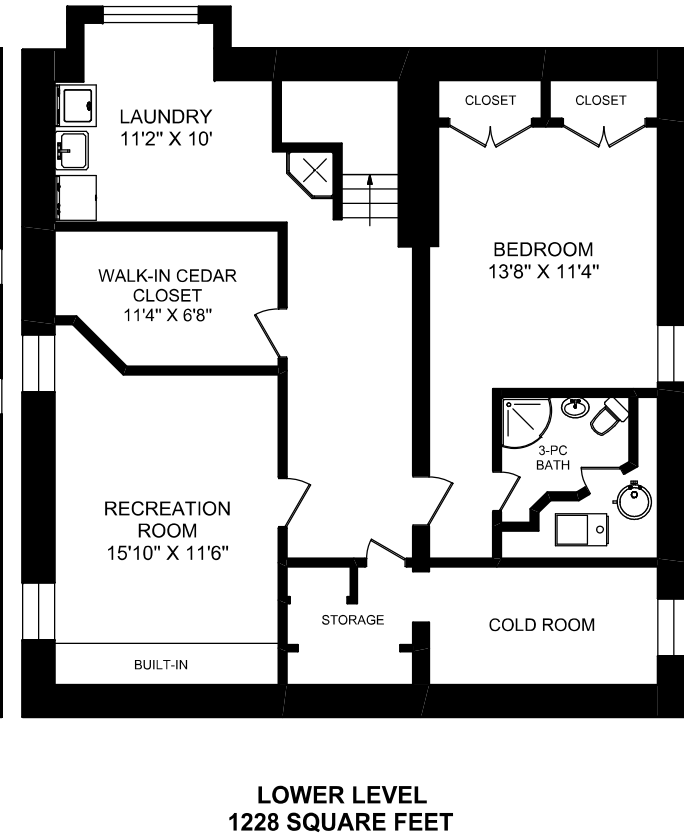

31 RIDGE DRIVE

truPlan

416 573 2096

E & O.E.

Floor plan may not be 100% accurate.