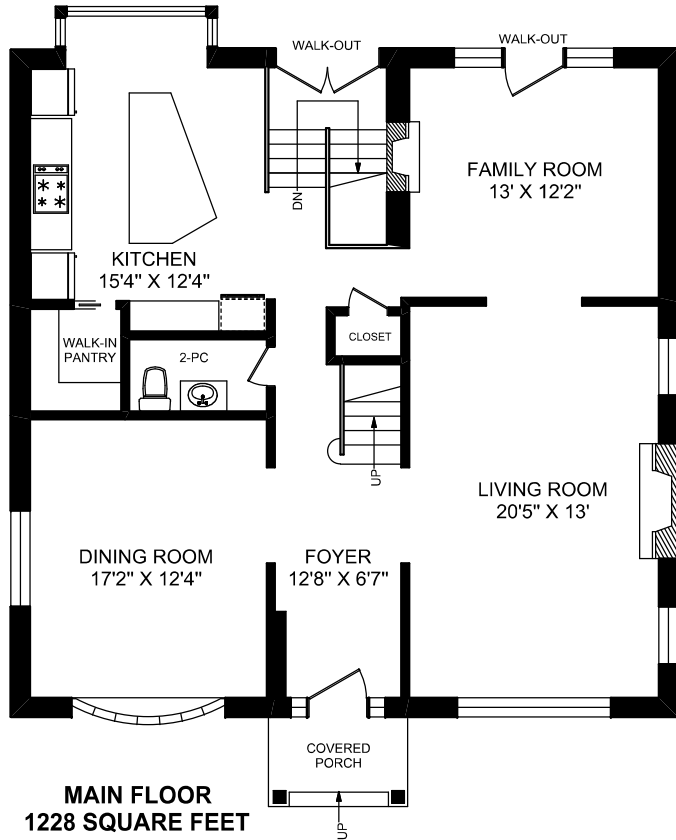

31 RIDGE DRIVE

truPlan

416 573 2096

E & O.E.

Floor plan may not be 100% accurate.