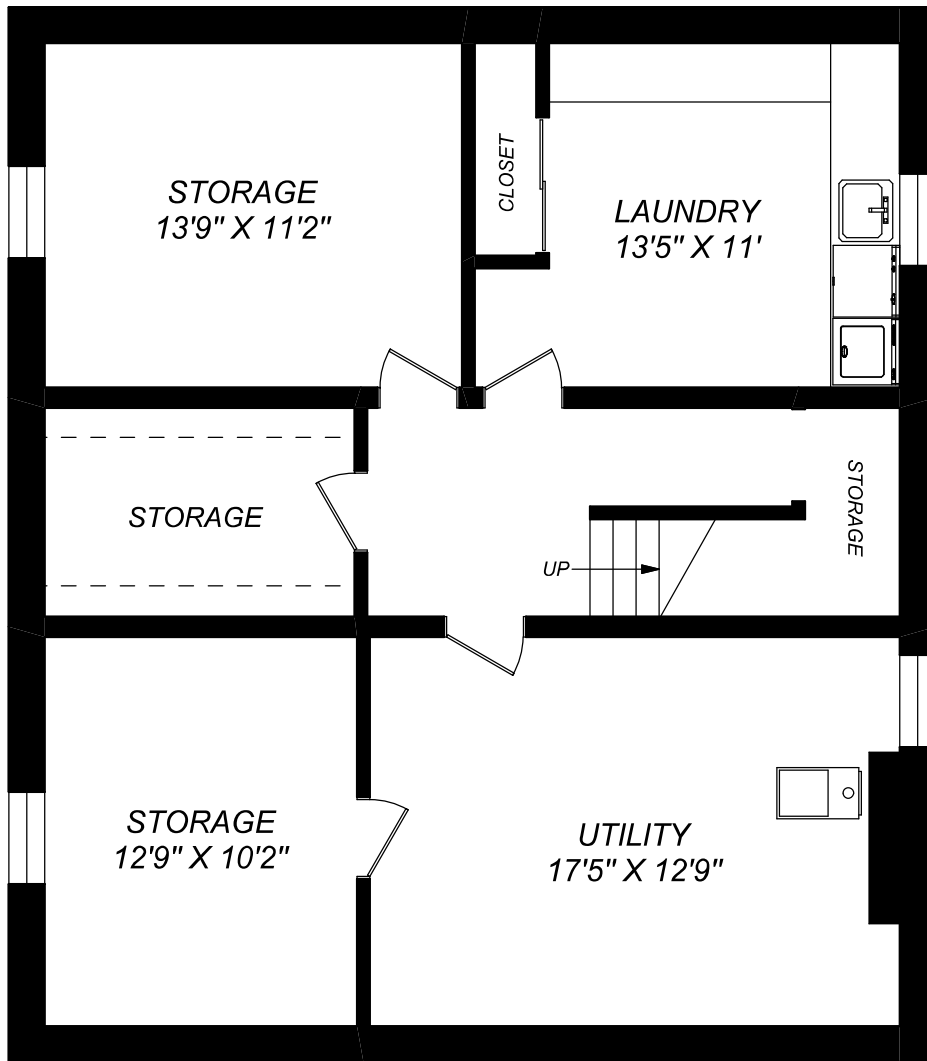

**285 INGLEWOOD DRIVE**

**LOWER LEVEL**  
**1036 SQUARE FEET**  
(CEILING HEIGHT : 6'-10")

**416 573 2096**  
E & O.E.

Floor plan may not be 100% accurate.