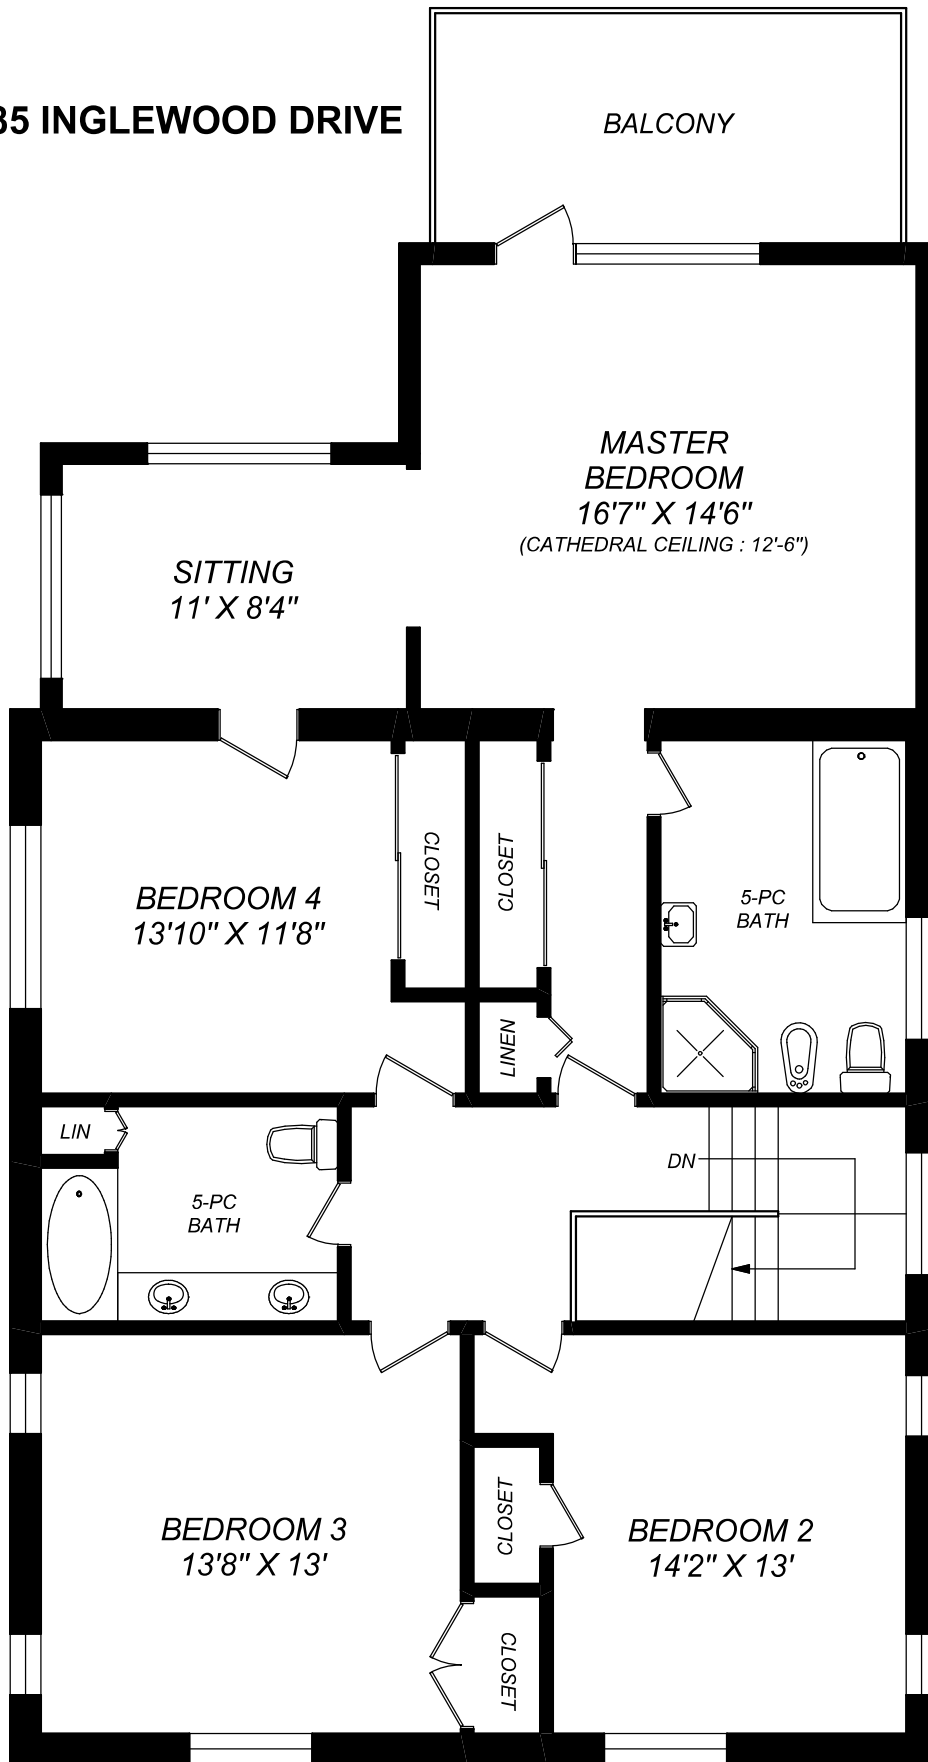

285 INGLEWOOD DRIVE

**SECOND FLOOR**  
**1407 SQUARE FEET**  
(CEILING HEIGHT : 8'-8")

**truPlan**

416 573 2096

E & O.E.

Floor plan may not be 100% accurate.