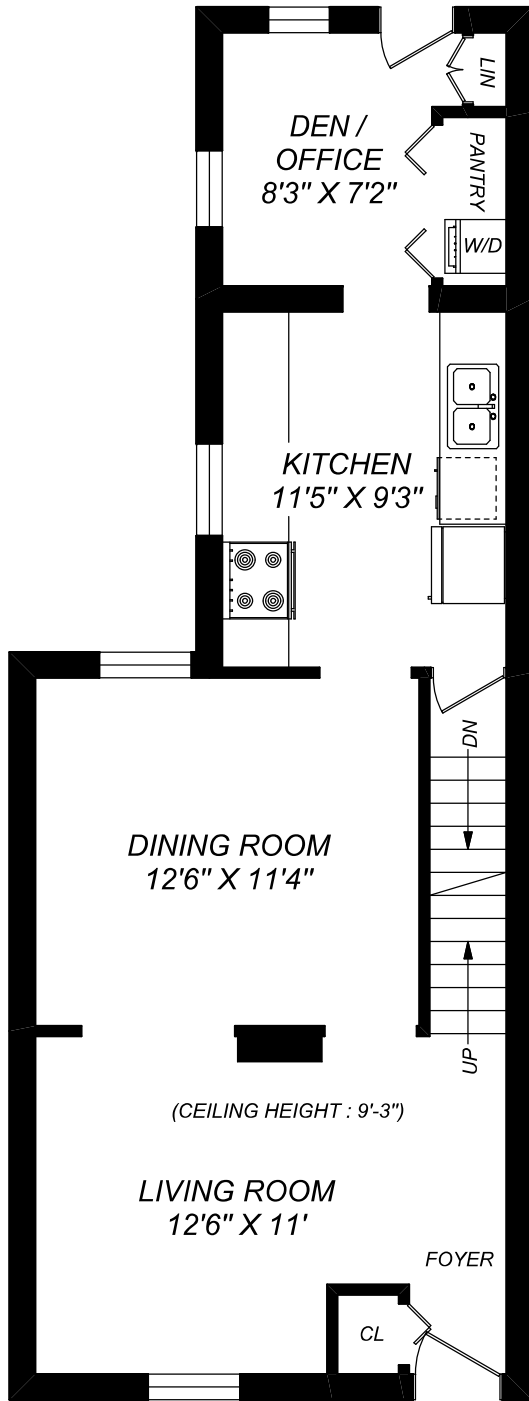

# 244 RIVER STREET

**MAIN FLOOR**  
643 SQUARE FEET

416 573 2096  
E & O.E.

Floor plan may not be 100% accurate.

**SECOND FLOOR**  
416 SQUARE FEET

**BASEMENT**  
208 SQUARE FEET