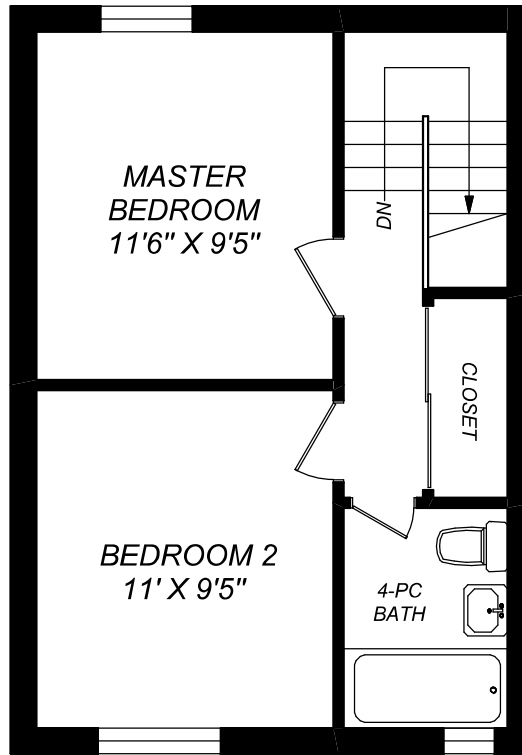

# 244 RIVER STREET

**MAIN FLOOR**  
643 SQUARE FEET

416 573 2096  
E & O.E.

Floor plan may not be 100% accurate.

**SECOND FLOOR**  
416 SQUARE FEET

**BASEMENT**  
208 SQUARE FEET