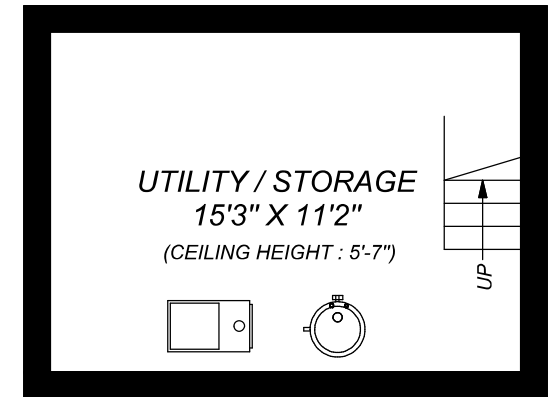

# 244 RIVER STREET

**MAIN FLOOR**  
643 SQUARE FEET

416 573 2096  
E & O.E.

Floor plan may not be 100% accurate.

**SECOND FLOOR**  
416 SQUARE FEET

**BASEMENT**  
208 SQUARE FEET