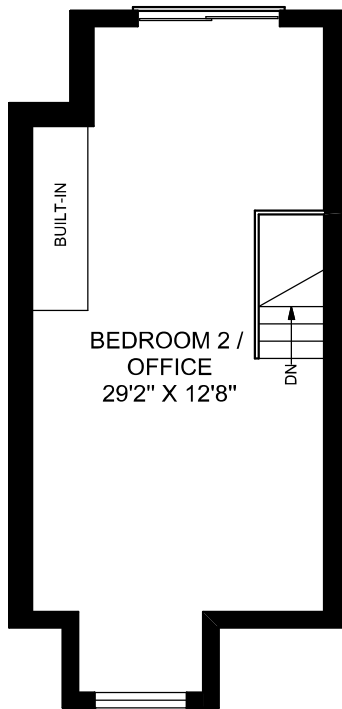

5A SWORD STREET

**MAIN FLOOR**  
**775 SQUARE FEET**  
(CEILING HEIGHT : 9'-6")

**SECOND FLOOR**  
**677 SQUARE FEET**  
(CEILING HEIGHT : 9'-0")

**THIRD FLOOR**  
**408 SQUARE FEET**  
(VAULTED CEILING)

**LOWER LEVEL**  
**677 SQUARE FEET**  
(CEILING HEIGHT : 7'-0")

**truPlan**

416 573 2096

E & O.E.

Floor plan may not be 100% accurate.