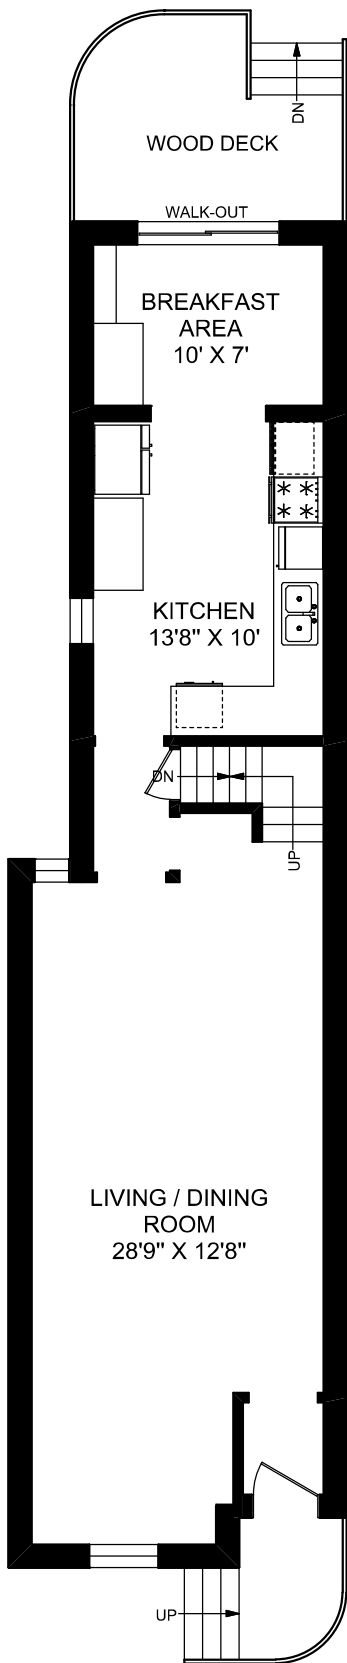

5A SWORD STREET

**MAIN FLOOR**  
**775 SQUARE FEET**  
(CEILING HEIGHT : 9'-6")

**SECOND FLOOR**  
**677 SQUARE FEET**  
(CEILING HEIGHT : 9'-0")

**THIRD FLOOR**  
**408 SQUARE FEET**  
(VAULTED CEILING)

**LOWER LEVEL**  
**677 SQUARE FEET**  
(CEILING HEIGHT : 7'-0")

**truPlan**

416 573 2096

E & O.E.

Floor plan may not be 100% accurate.