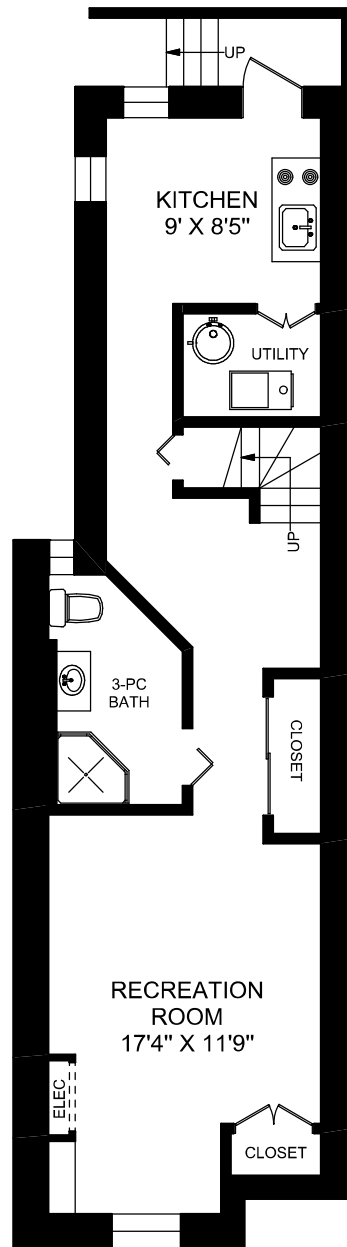

5A SWORD STREET

**MAIN FLOOR**  
**775 SQUARE FEET**  
(CEILING HEIGHT : 9'-6")

**SECOND FLOOR**  
**677 SQUARE FEET**  
(CEILING HEIGHT : 9'-0")

**THIRD FLOOR**  
**408 SQUARE FEET**  
(VAULTED CEILING)

**LOWER LEVEL**  
**677 SQUARE FEET**  
(CEILING HEIGHT : 7'-0")

**truPlan**

416 573 2096

E & O.E.

Floor plan may not be 100% accurate.