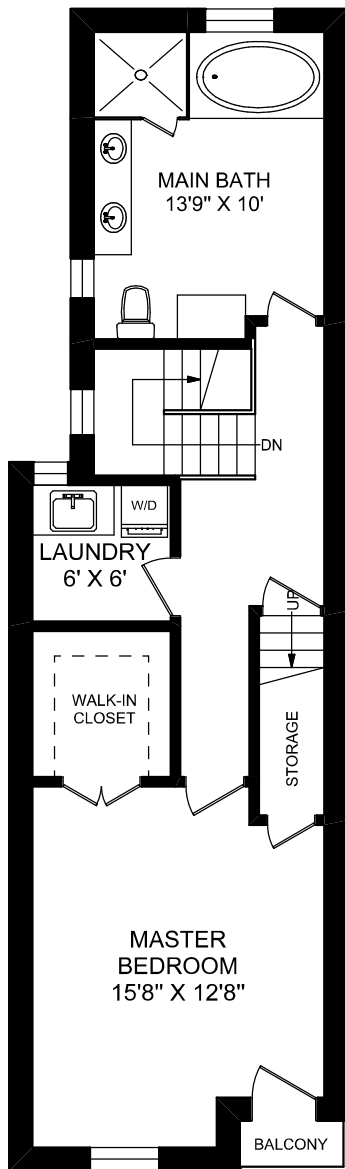

5A SWORD STREET

**MAIN FLOOR**  
**775 SQUARE FEET**  
(CEILING HEIGHT : 9'-6")

**SECOND FLOOR**  
**677 SQUARE FEET**  
(CEILING HEIGHT : 9'-0")

**THIRD FLOOR**  
**408 SQUARE FEET**  
(VAULTED CEILING)

**LOWER LEVEL**  
**677 SQUARE FEET**  
(CEILING HEIGHT : 7'-0")

**truPlan**

416 573 2096

E & O.E.

Floor plan may not be 100% accurate.