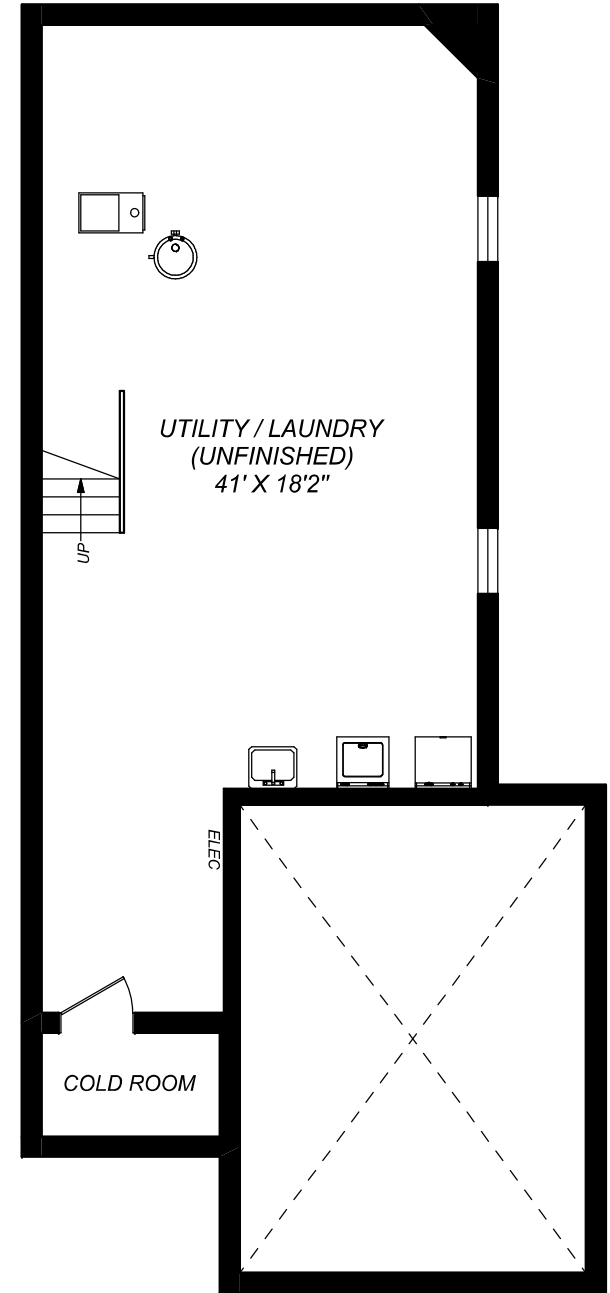

62 BERWICK CRESCENT

**truPlan**  
416 573 2096  
E & O.E.  
Floor plan may not be 100% accurate.

**MAIN FLOOR**  
752 SQUARE FEET

**SECOND FLOOR**  
1035 SQUARE FEET

**LOWER LEVEL**  
752 SQUARE FEET