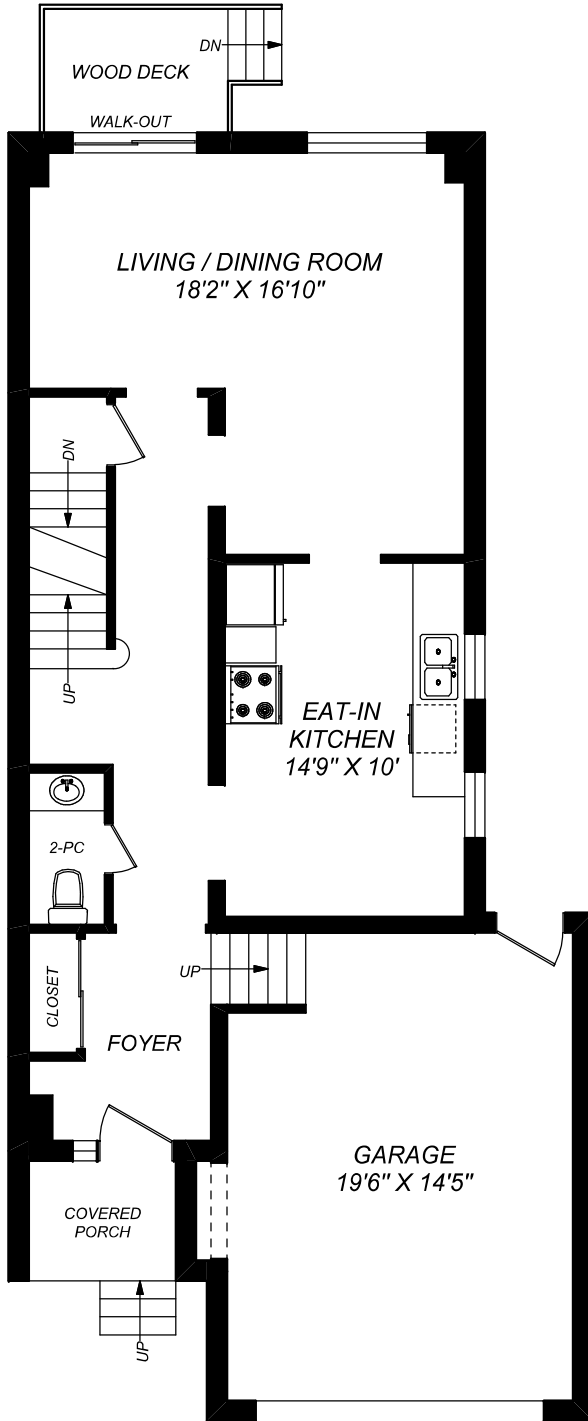

62 BERWICK CRESCENT

**truPlan**  
416 573 2096  
E & O.E.  
Floor plan may not be 100% accurate.

**MAIN FLOOR**  
752 SQUARE FEET

**SECOND FLOOR**  
1035 SQUARE FEET

**LOWER LEVEL**  
752 SQUARE FEET