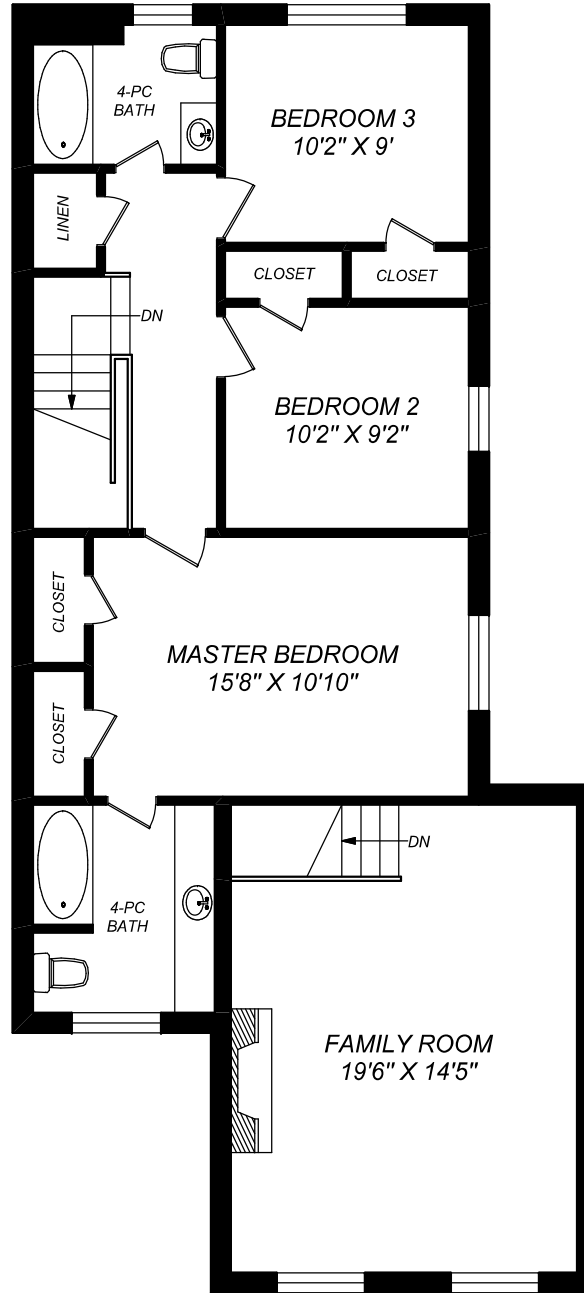

62 BERWICK CRESCENT

**truPlan**  
416 573 2096  
E & O.E.  
Floor plan may not be 100% accurate.

**MAIN FLOOR**  
752 SQUARE FEET

**SECOND FLOOR**  
1035 SQUARE FEET

**LOWER LEVEL**  
752 SQUARE FEET