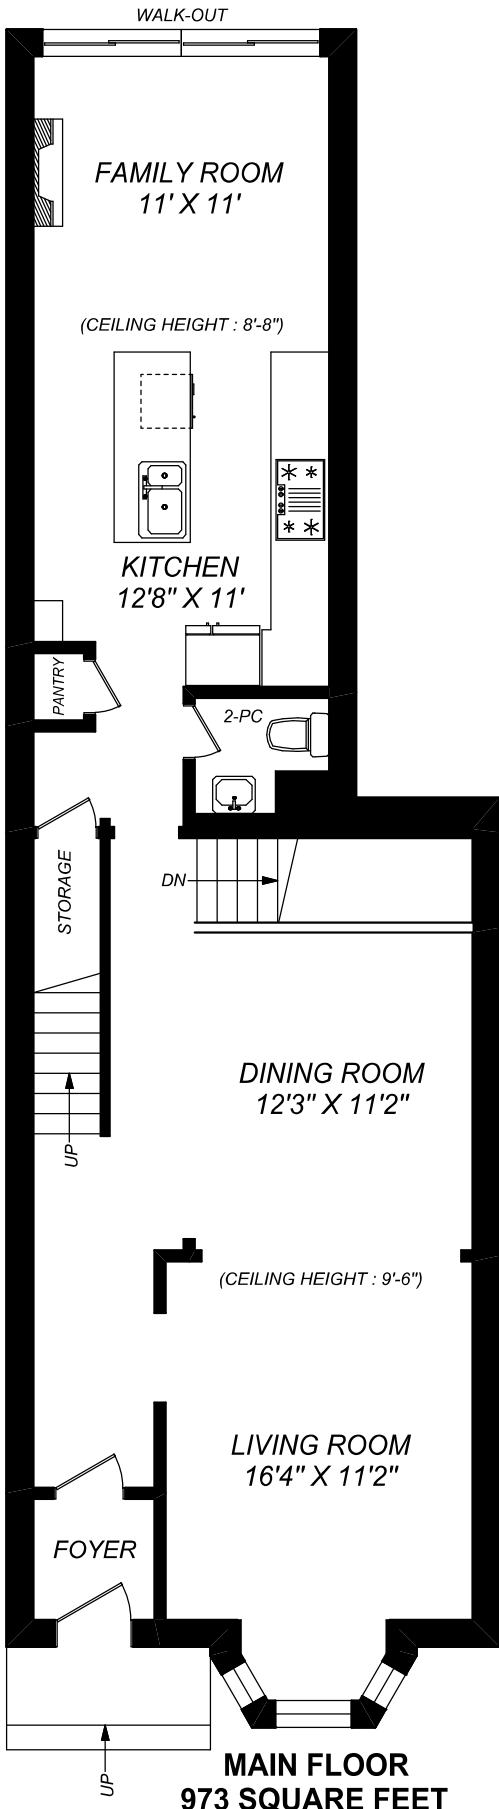

387 SACKVILLE STREET

MAIN FLOOR
973 SQUARE FEET

SECOND FLOOR
856 SQUARE FEET

LOWER LEVEL
856 SQUARE FEET

416 573 2096

E & O.E.

Floor plan may not be 100% accurate.