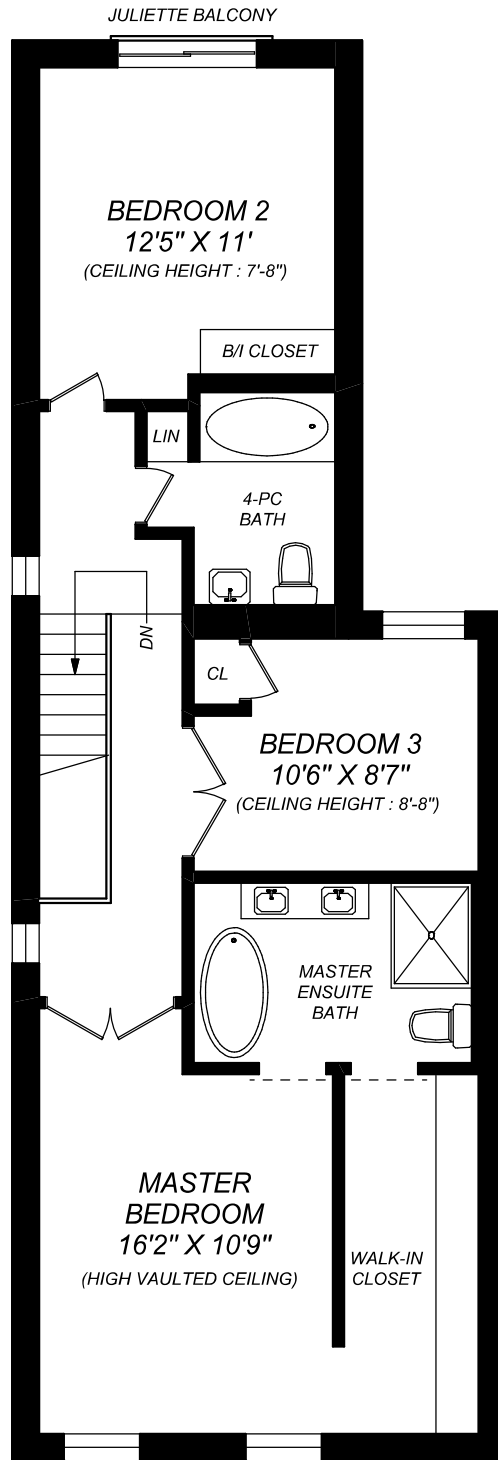

387 SACKVILLE STREET

MAIN FLOOR
973 SQUARE FEET

SECOND FLOOR
856 SQUARE FEET

LOWER LEVEL
856 SQUARE FEET

416 573 2096

E & O.E.

Floor plan may not be 100% accurate.