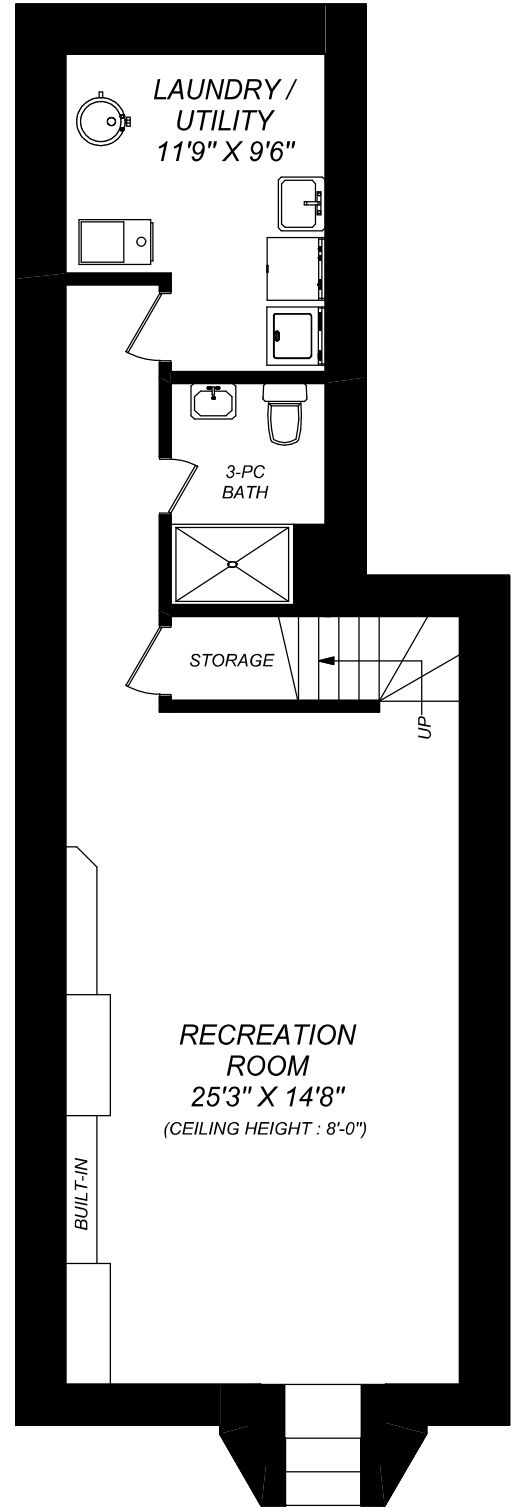

387 SACKVILLE STREET

MAIN FLOOR
973 SQUARE FEET

SECOND FLOOR
856 SQUARE FEET

LOWER LEVEL
856 SQUARE FEET

416 573 2096

E & O.E.

Floor plan may not be 100% accurate.