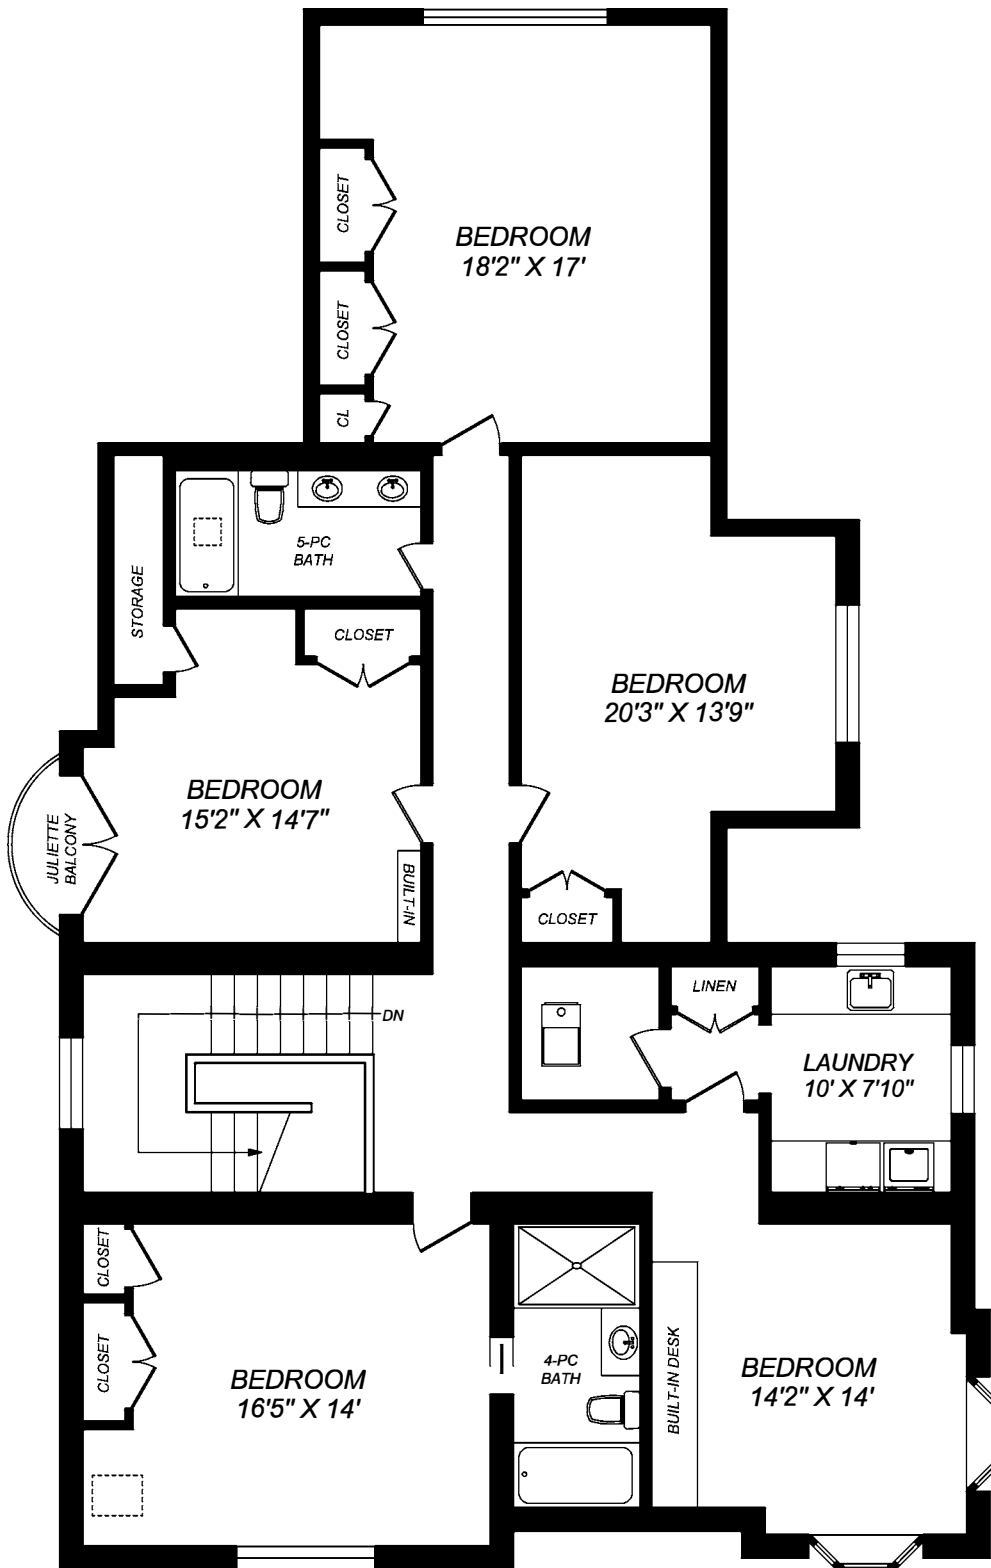

MAIN FLOOR
2484 SQUARE FEET
(CEILING HEIGHT : 11'-0")

truPlan
416 573 2096
E & O.E.
Floor plan may not be 100% accurate.

88 SOUTH DRIVE

SECOND FLOOR
2185 SQUARE FEET
(CEILING HEIGHT : 10'-0")

truPlan
416 573 2096
E & O.E.
Floor plan may not be 100% accurate.

88 SOUTH DRIVE

THIRD FLOOR
2063 SQUARE FEET
(CEILING HEIGHT : 8'-4")

truPlan
416 573 2096
E & O.E.

Floor plan may not be 100% accurate.

88 SOUTH DRIVE

LOWER LEVEL
2377 SQUARE FEET
(CEILING HEIGHT : 7'-0")

truPlan