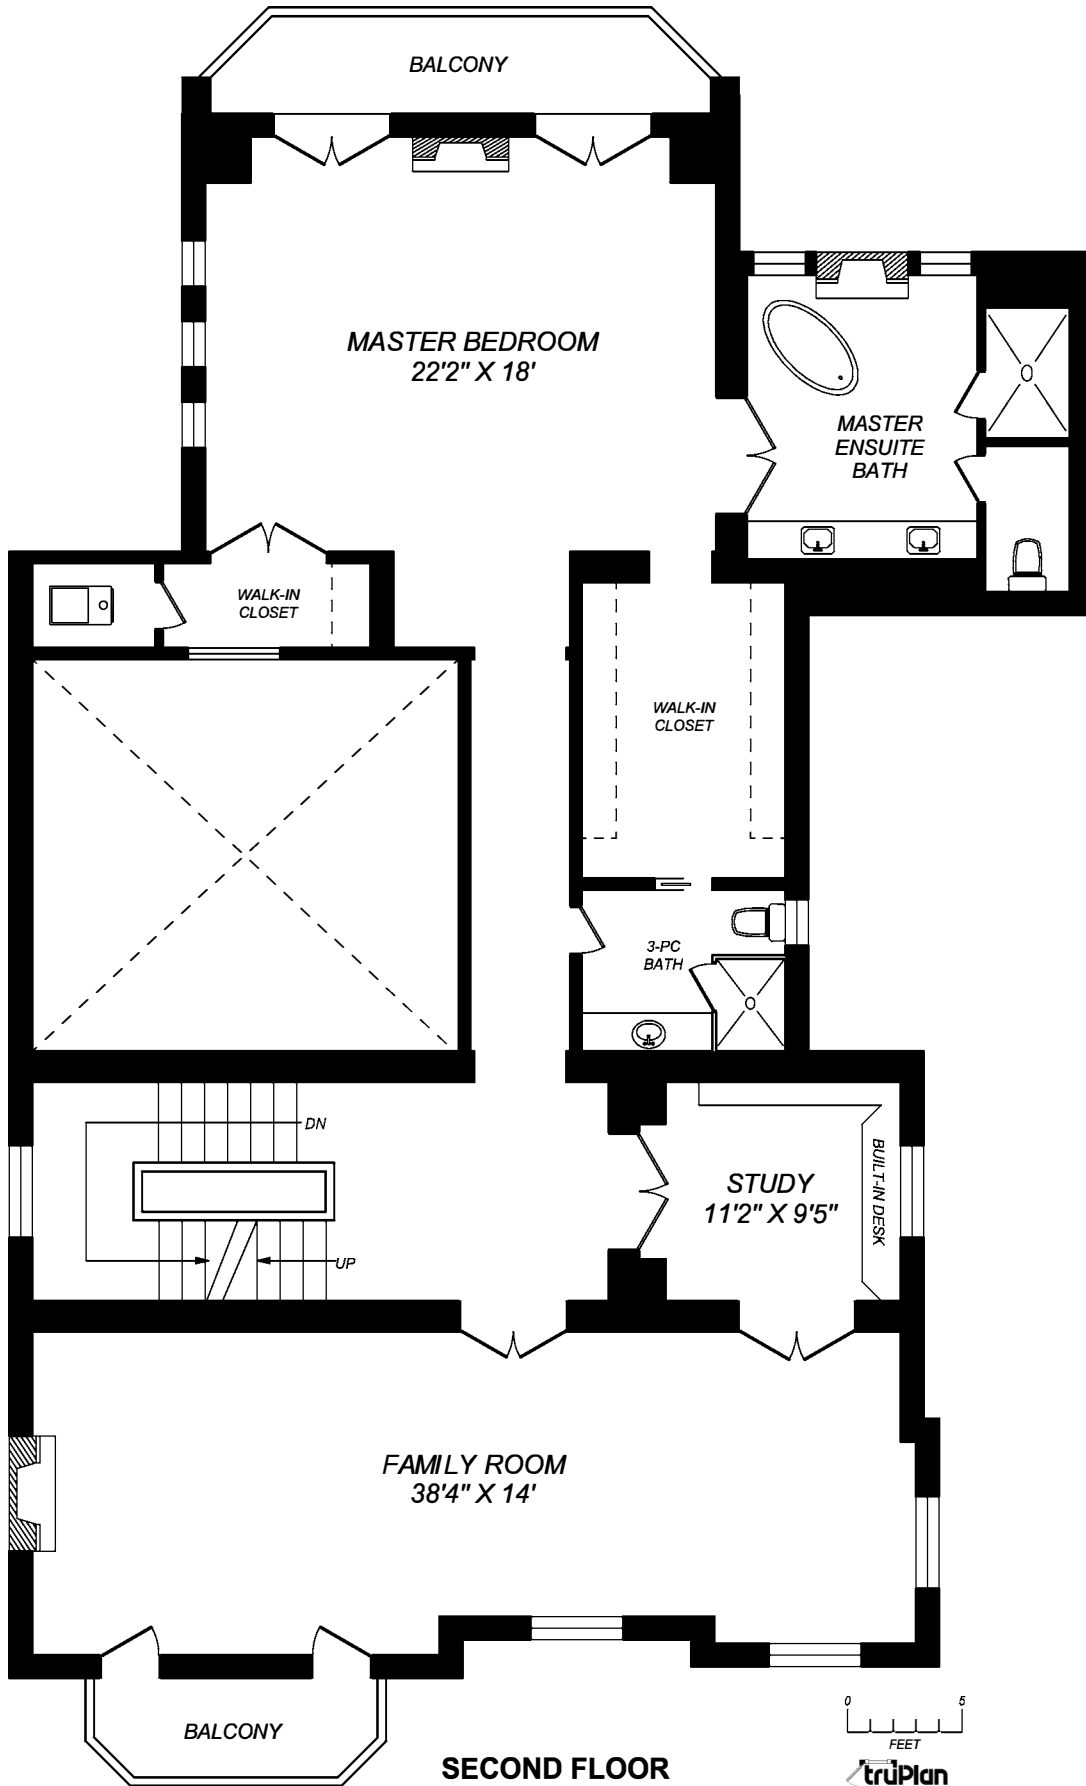

MAIN FLOOR
2484 SQUARE FEET
(CEILING HEIGHT : 11'-0")

truPlan
416 573 2096
E & O.E.
Floor plan may not be 100% accurate.

88 SOUTH DRIVE

SECOND FLOOR
2185 SQUARE FEET
(CEILING HEIGHT : 10'-0")

truPlan
416 573 2096
E & O.E.
Floor plan may not be 100% accurate.

88 SOUTH DRIVE

THIRD FLOOR
2063 SQUARE FEET
(CEILING HEIGHT : 8'-4")

truPlan
416 573 2096
E & O.E.

Floor plan may not be 100% accurate.

88 SOUTH DRIVE

LOWER LEVEL
2377 SQUARE FEET
(CEILING HEIGHT : 7'-0")

truPlan