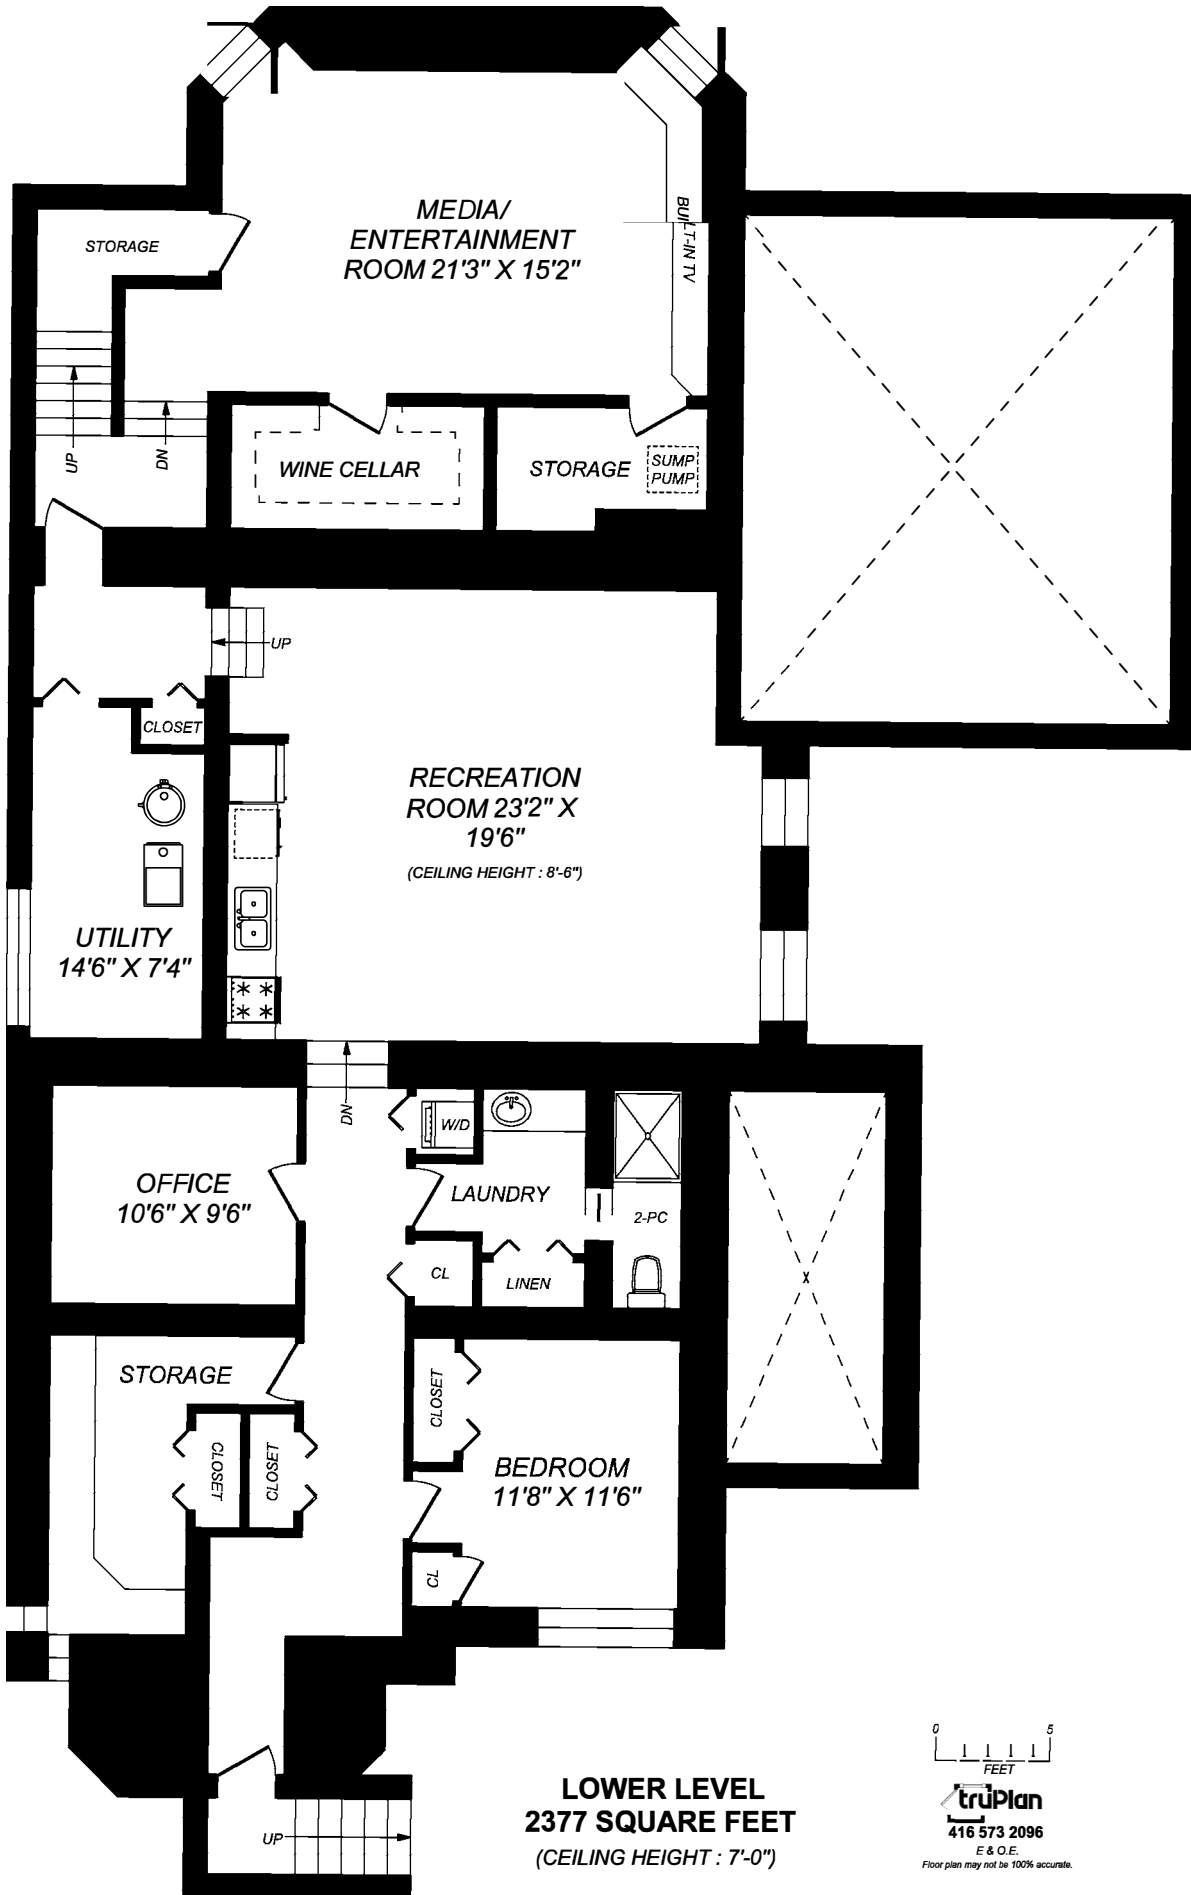

MAIN FLOOR
2484 SQUARE FEET
(CEILING HEIGHT : 11'-0")

truPlan
416 573 2096
E & O.E.
Floor plan may not be 100% accurate.

88 SOUTH DRIVE

SECOND FLOOR
2185 SQUARE FEET
(CEILING HEIGHT : 10'-0")

truPlan
416 573 2096
E & O.E.
Floor plan may not be 100% accurate.

88 SOUTH DRIVE

THIRD FLOOR
2063 SQUARE FEET
(CEILING HEIGHT : 8'-4")

truPlan
416 573 2096
E & O.E.

Floor plan may not be 100% accurate.

88 SOUTH DRIVE

LOWER LEVEL
2377 SQUARE FEET
(CEILING HEIGHT : 7'-0")

truPlan

416 573 2096

E & O.E.

Floor plan may not be 100% accurate.